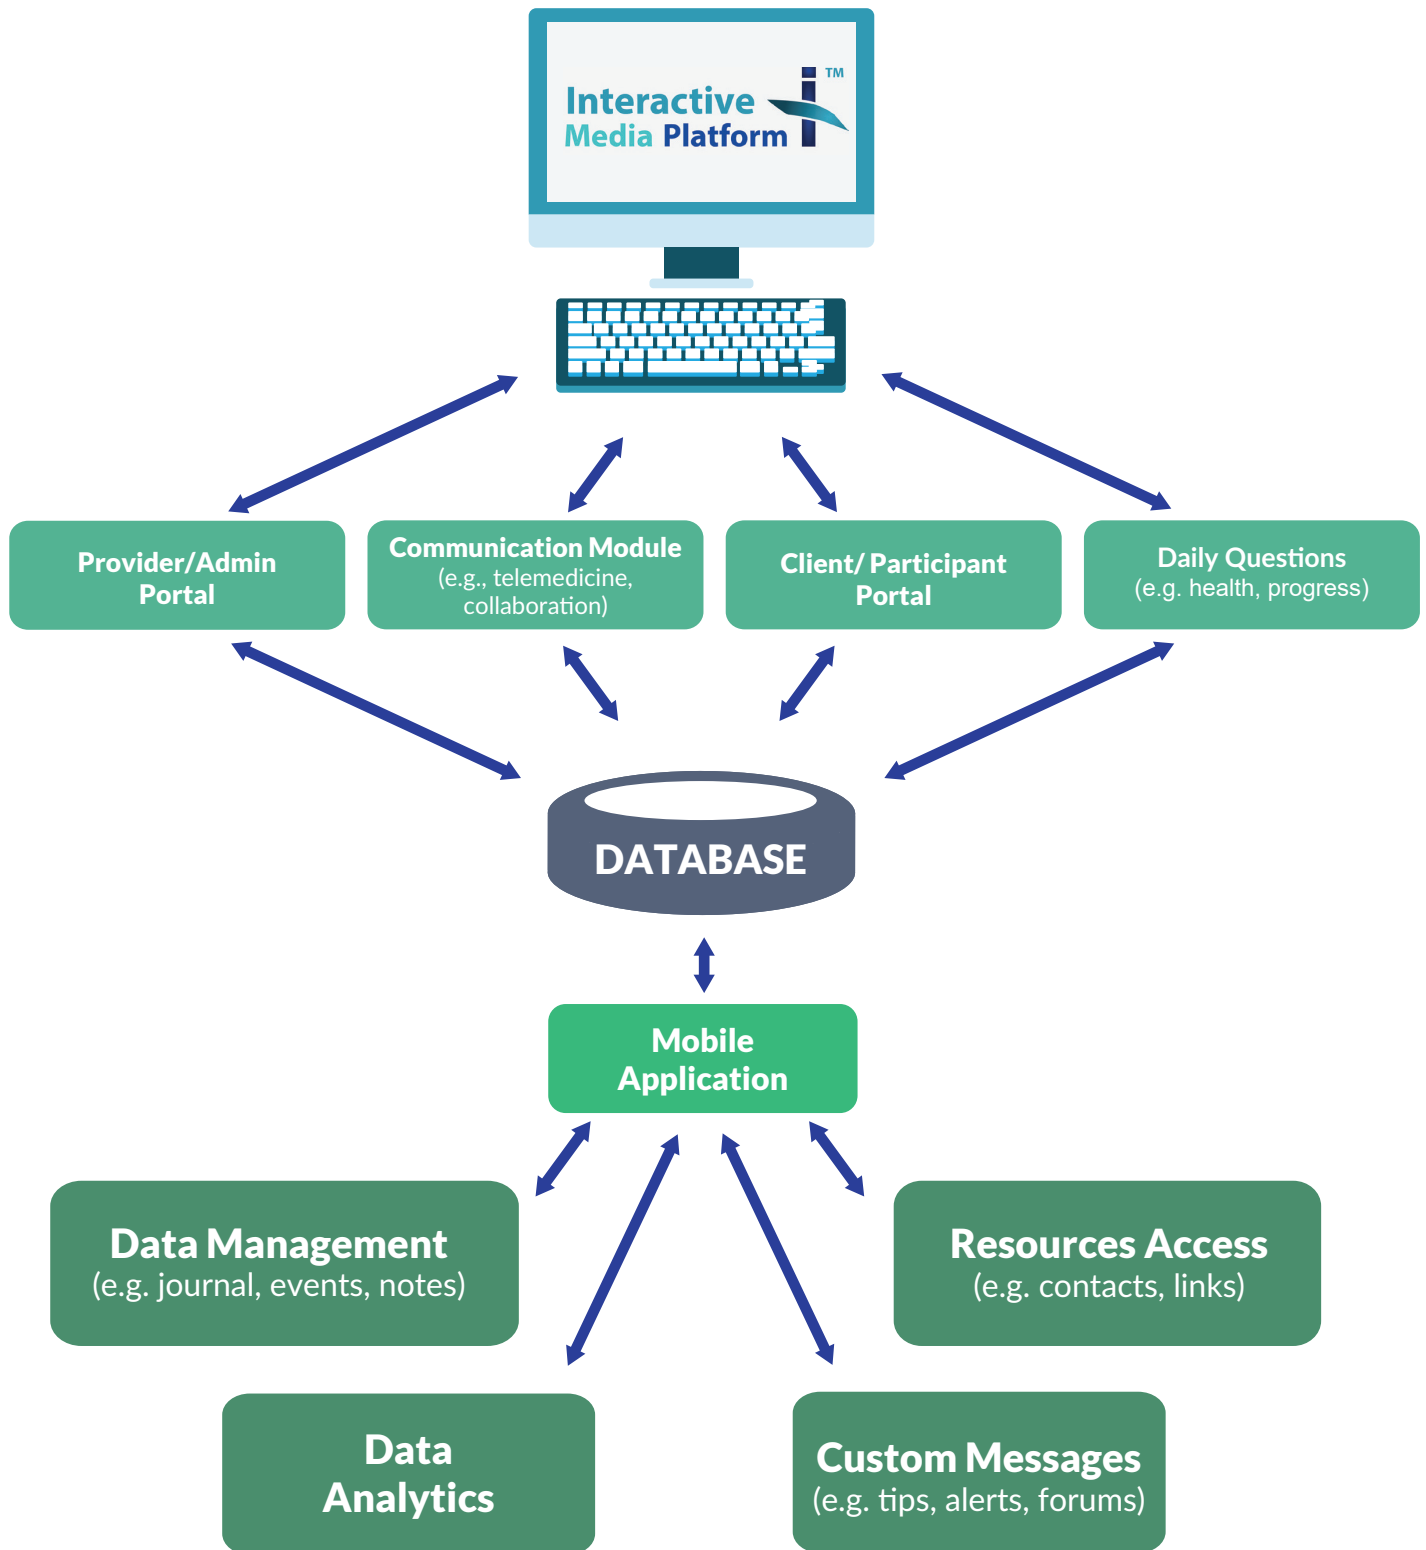

Interactive Media Platform

747 SW 2 Ave., Suite 213
Gainesville, Florida 32601
☎ +1 352 575 1543
✉ contact@enfoglobe.com
🌐 www.enfoglobe.com

INTERACTIVE MEDIA PLATFORM DESIGN

ABOUT

Interactive Multimedia Platform™ (IMP) is online software including online portals for users and administrators, mobile application for users, together with a secure communication and database infrastructure. It allows us to quickly create custom solutions, including solutions for education, data collection, data analytics, data repository, user and patient progress monitoring and communication purposes. The IMP allows 24/7 access, is HIPAA compliant, provides tools for interactive configuration of quizzes/surveys and e-learning sequences, loading of multimedia content and support resources, data analytics, user communication, messaging and data collection and varying functionality based on user roles.

Custom solutions built using the IMP platform are delivered quickly and reliably. Solutions are SAAS and hosted in a commercial server farm in the Cloud.

Multimedia educational content is more effective in training staff, clients, patients, families or service providers. Quizzes, media-rich forms with interactive videos, animations, and 3D graphics are easily managed and accessible globally on-line.

Custom data analytics and trend monitoring can be enabled to monitor data collected using the mobile app and portals.

CONTACT US

📍 Gainesville, Florida

747 SW 2 Ave., Suite 213
Gainesville, Florida 32601