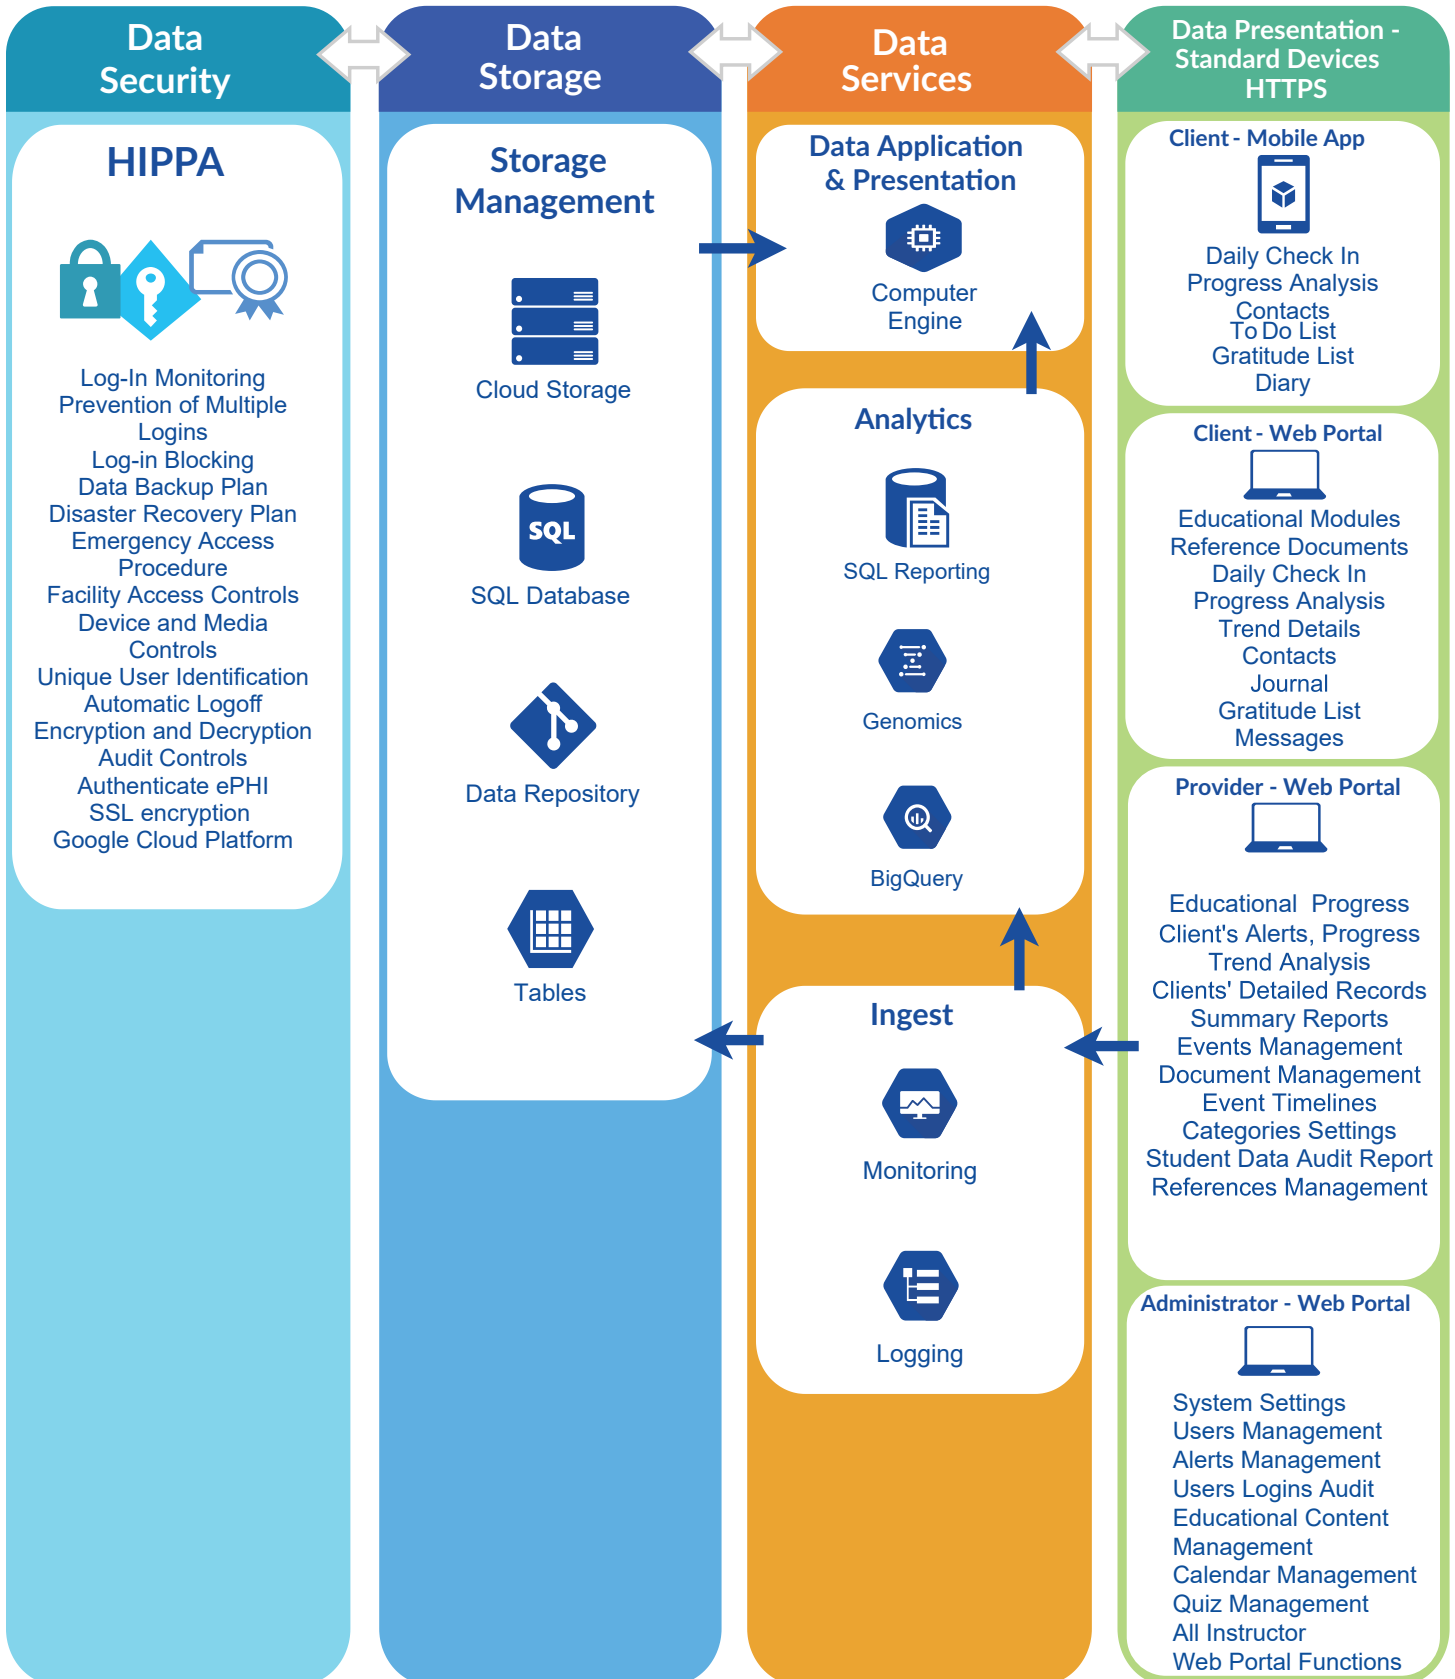

Interactive Media Platform

747 SW 2 Ave., Suite 213
Gainesville, Florida 32601
☎ +1 352 575 1543
✉ contact@enfoglobe.com
🌐 www.enfoglobe.com

INTERACTIVE MEDIA PLATFORM DESIGN

ABOUT

Interactive Multimedia Platform™ (IMP) is online software including online portals for users and administrators, mobile application for users, together with a secure communication and database infrastructure. It allows us to quickly create custom solutions, including solutions for education, data collection, data analytics, data repository, user and patient progress monitoring and communication purposes. The IMP allows 24/7 access, is HIPAA compliant, provides tools for interactive configuration of quizzes/surveys and e-learning sequences, loading of multimedia content and support resources, data analytics, user communication, messaging and data collection and varying functionality based on user roles.

Custom solutions built using the IMP platform are delivered quickly and reliably. Solutions are SAAS and hosted in a commercial server farm in the Cloud.

Multimedia educational content is more effective in training staff, clients, patients, families or service providers. Quizzes, media-rich forms with interactive videos, animations, and 3D graphics are easily managed and accessible globally on-line.

Custom data analytics and trend monitoring can be enabled to monitor data collected using the mobile app and portals.

CONTACT US

📍 Gainesville, Florida

747 SW 2 Ave., Suite 213
Gainesville, Florida 32601